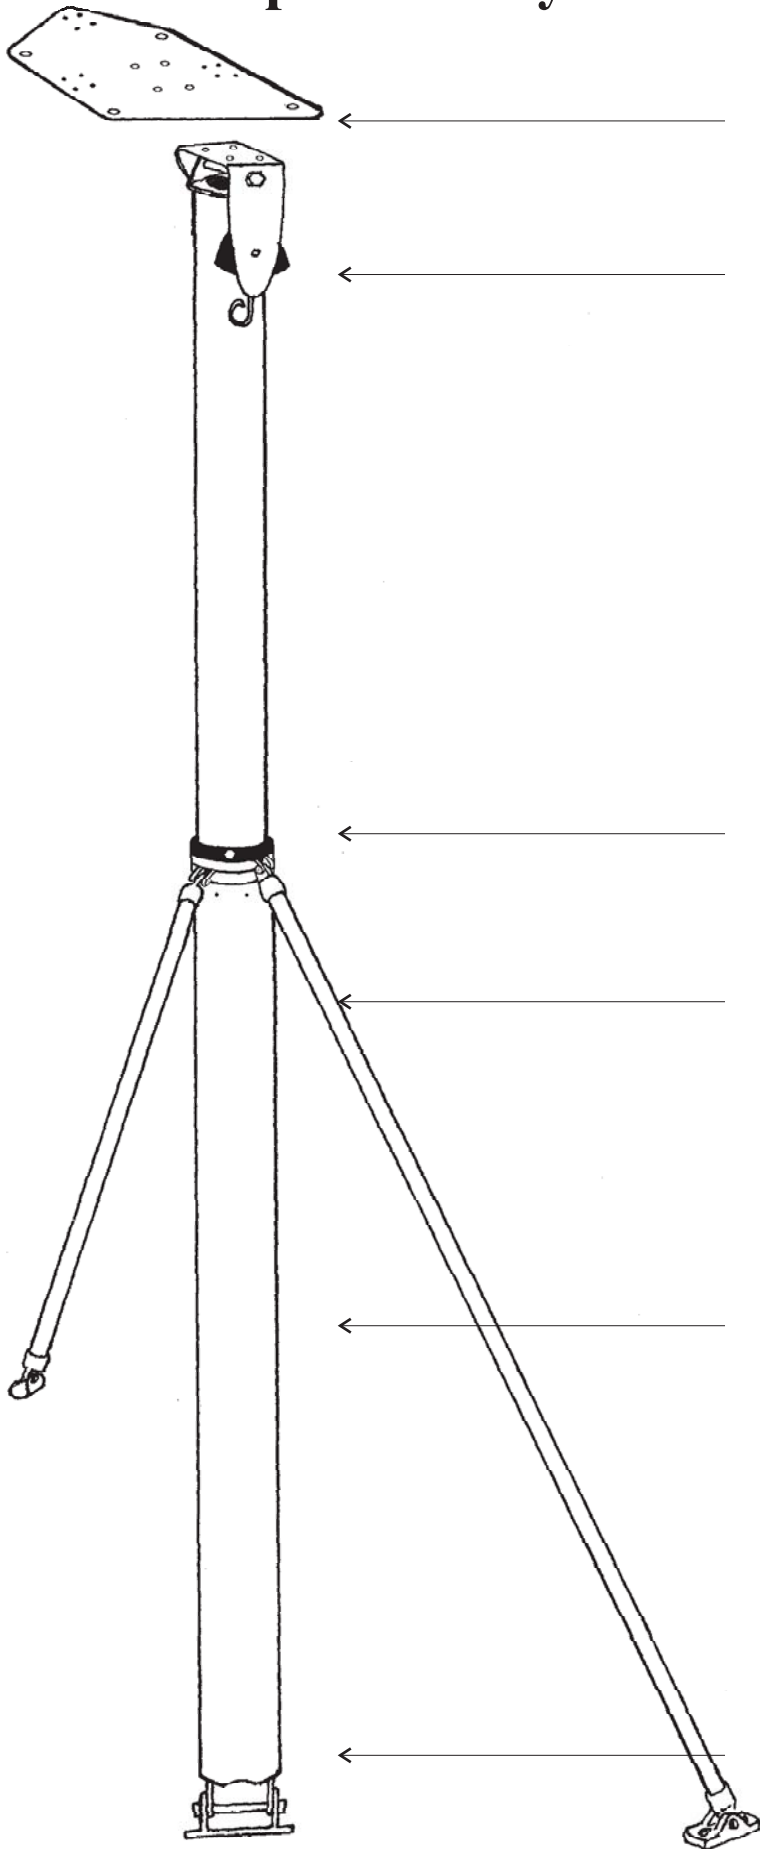

# What makes our Pole Solution different from other poles?

## Adapts to every boat - stainless steel quality !!

← Radar top plate specific to your radar with provision for up to three antenna mounts.

← 2½" Upper Section available as:

- pivot radar top            37" exposed height
- fixed radar top            37" exposed height
- wind generator    37" exposed below blades

Accessories that can be added now or later.

- stern light bracket (for Aqua Signal 40)
- outboard lifting assembly in 15", 20" or 25" reach
- First Mate cam cleat for stern rail

← Clamps rotate to accommodate desired location of strut assembly. The black delrin sleeve assembly ensures a snug fit and eliminates vibration.

← Struts available in 5 lengths - with deck or stern rail mounting hardware.

19" reducing to 11"	} Our unique method of adjustment requires <b>no drilling!!</b>
33" ' ' 18"	
54" ' ' 32"	
75" ' ' 53"	
94" ' ' 74"	